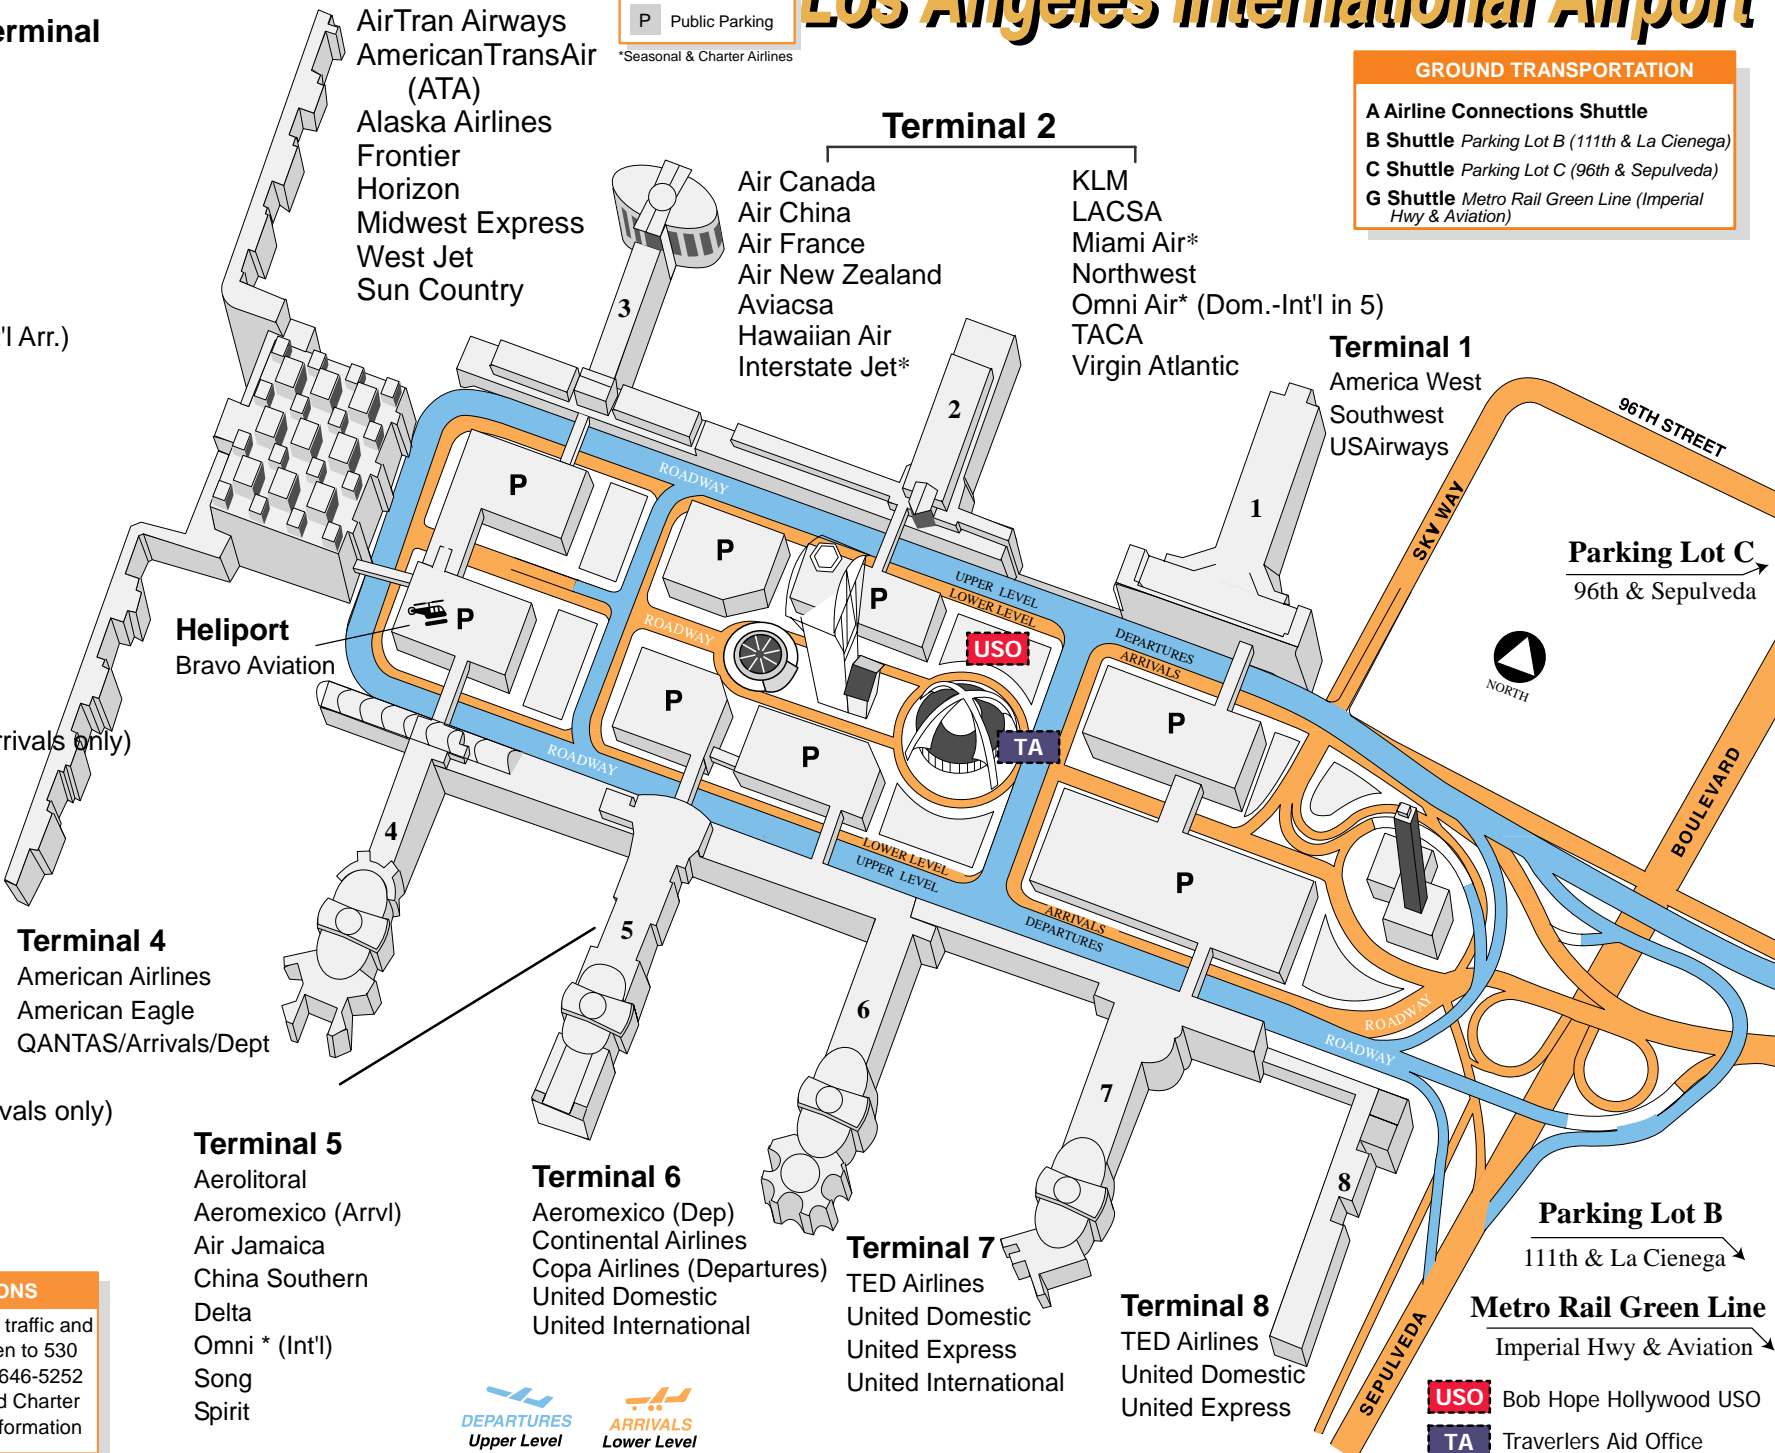

AIRLINE LOCATIONS

For more current airport traffic and parking information, listen to 530 AM Radio, or call (310) 646-5252 for up-to-date Airline and Charter Locations and Airport Information

1. ### Terminal 3
2. AirTran Airways
   - AmericanTransAir (ATA)
   - Alaska Airlines
   - Frontier
   - Horizon
   - Midwest Express
   - West Jet
   - Sun Country

PARKING LEGEND

P Public Parking

*Seasonal & Charter Airlines

Los Angeles International Airport

Terminal 2

- Air Canada
- Air China
- Air France
- Air New Zealand
- Aviacsa
- Hawaiian Air
- Interstate Jet*
- KLM
- LACSA
- Miami Air*
- Northwest
- Omni Air* (Dom.-Int'l in 5)
- TACA
- Virgin Atlantic

GROUND TRANSPORTATION

- **A Airline Connections Shuttle**
- **B Shuttle** Parking Lot B (111th & La Cienega)
- **C Shuttle** Parking Lot C (96th & Sepulveda)
- **G Shuttle** Metro Rail Green Line (Imperial Hwy & Aviation)

1. ### Terminal 1
2. America West
   - Southwest
   - USAirways

1. ### Terminal 4
2. American Airlines
   - American Eagle
   - QANTAS/Arrivals/Dept

1. ### Terminal 5
2. Aerolitoral
   - Aeromexico (Arrvl)
   - Air Jamaica
   - China Southern
   - Delta
   - Omni * (Int'l)
   - Song
   - Spirit

1. ### Terminal 6
2. Aeromexico (Dep)
   - Continental Airlines
   - Copa Airlines (Departures)
   - United Domestic
   - United International

1. ### Terminal 7
2. TED Airlines
   - United Domestic
   - United Express
   - United International

1. ### Terminal 8
2. TED Airlines
   - United Domestic
   - United Express

DEPARTURES Upper Level

ARRIVALS Lower Level

USO Bob Hope Hollywood USO

TA Travelers Aid Office